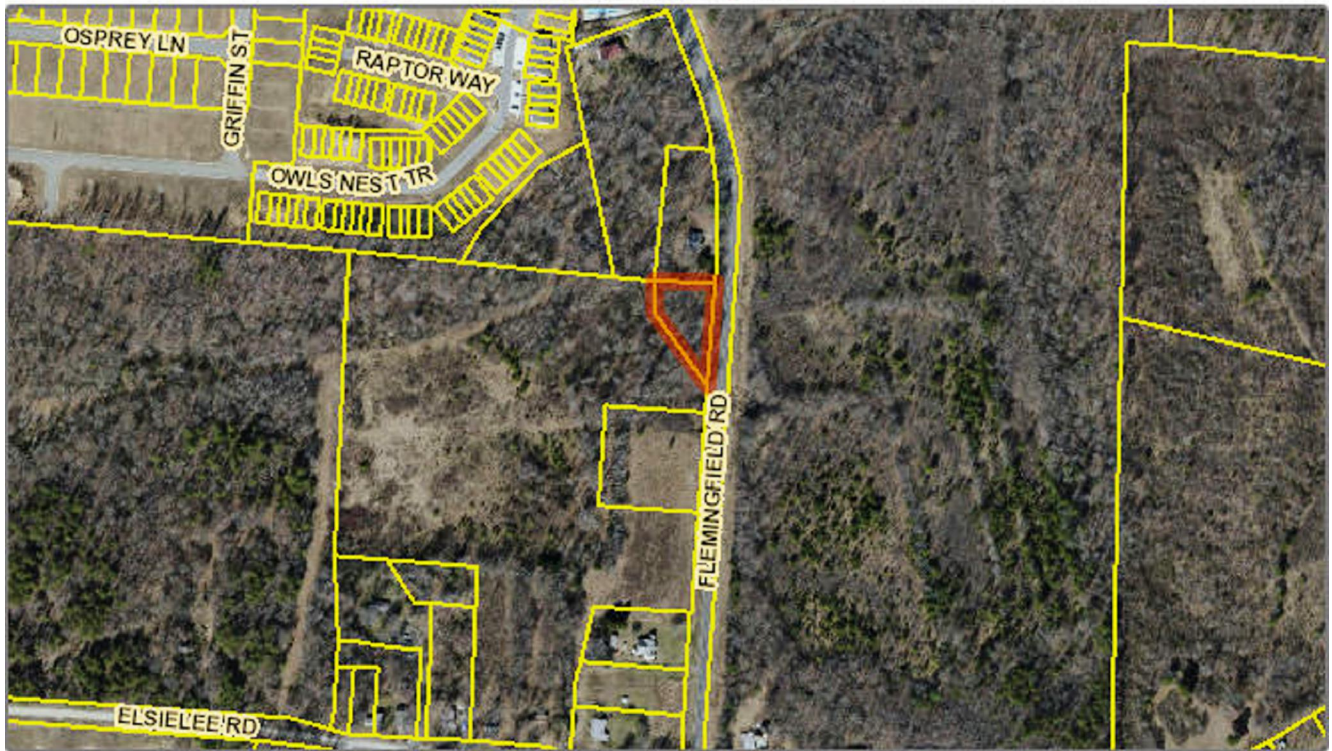

Guilford County, NC

Parcel Number	0115047	Total Out Building Value	\$0
PIN	7895022978	Total Land Value	\$10,000
Neighborhood Sales	Neighborhood Sales	Total Deferred Value	\$0
Owner	GUILFORD COUNTY	Bldg Card	
Mail Address	ATTENTION: JIM ROLAND	Appraisal Model Code	
Mail City	GREENSBORO	Deed Date	3/17/2015
Mail State	NC	Neighborhood	7886B07
Mail Zip	27402	Property Type	RESIDENTIAL
Property Address	135 137 FLEMINGFIELD RD	Structure Size	0
Legal Description	.5 AC OFF RALEIGH RD	Lot Size	0.5
Deed	007683-00714	Year Built	
Plat	0	Bedrooms	
Condo	0	Bathrooms	0
Total Assessed Value	\$0	Grade	
Total Building Value	\$0	ShortParcel ID	115047

Map Scale
1 inch = 431 feet
 9/22/2016